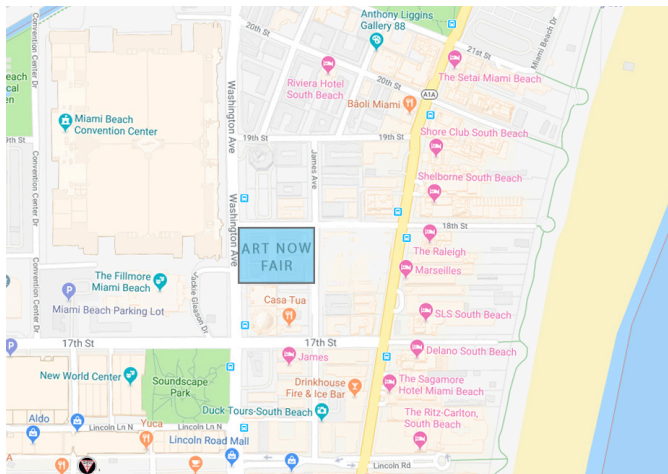

ART NOW FAIR

*A sophisticated boutique art fair in the heart of Miami Beach...
Not just another art fair...an annex for your gallery during Basel Week.*

December 5 - 8, 2019

Thursday, December 5, noon - 9pm

- Opening celebration 6 - 9pm

Friday, December 6, 11am - 8pm

Saturday, December 7, 11am - 8pm

Sunday, December 8, 11am - 6pm

200 Square Feet/ 18.6 Square Meters   11,500. US$

300 Square Feet/ 27.9 Square Meters   16,000. US$

400 Square Feet/ 37.2 Square Meters   20,500. US$

500 Square Feet/ 46.4 Square Meters   25,500. US$

600 Square Feet/ 55.8 Square Meters   30,500. US$

Larger Booth Sizes Available, Please Inquire.

917.273.8621 • Info@artnowfair.com

ARTNOWFAIR.COM